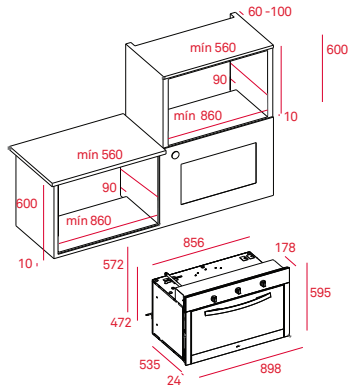

## TOTAL HSF 930 G

### Multifunction Pyrolitic oven

Conventional full gas oven  
4 cooking functions  
Mechanical control knobs  
Mechanical timer  
Chrome supports with 5 cooking levels  
Removable double glazed door  
Automatic disconnection security system  
1 Anti-tip deep tray  
Capacity (gross/net): 64 / 88 litres  
Certificates: N/CE/CB/GMARK  
Number of cavities: 1  
Type of inner light: Halogen  
Inside light position: SIDE  
Enamelled cavity: Yes  
Min. Temperature Regulator (°C): 50  
Max. Temperature Regulator (°C): 250  
Function selector: 0+4  
Number of cooking functions: 4  
Grill function: Yes  
Bottom function: Yes

### External Dimensions

- ① H 595 mm
- ② W 898 mm
- ③ D 525 mm