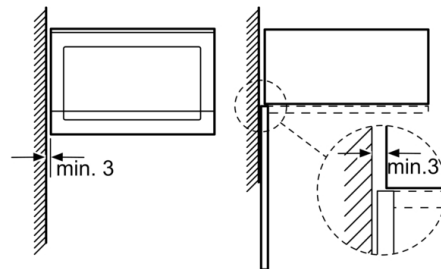

Comfort:

- Rotary Control, Pop-out controls, Touch control
- Touch key operation
- LED display control
- electronic clock
- User-friendly electronics: extremely easy and comfortable operation
- cookControl, 7
- 4 defrost and 3 cooking programmes in microwave function
- memory function (1 setting)
- Interior lighting
- Glass tray diameter: 31.5 cm
- Bottom, Oven door with SoftClose, Soft opening

Accessory:

- 1 x Turntable

Environment and Safety:

- Child lock
Automatic switch off
Start-/Stop button
Door contact switch
- Integral cooling fan
- Length of mains cable: 130 cm
- Total connected load electric: 1.45 KW
- Nominal voltage: 220 - 230 V
- Tall housing

Dimensions:

- Appliance dimension (H x W x D): 382 mm x 594 mm x 388 mm
- Niche dimension (hxwxd): 560 mm - 568 mm x 450 mm - 455 mm x 550 mm
- "Please reference the built-in dimensions provided in the installation drawing"

Serie | 6, Built-In Microwave, 59 x 38 cm
BFL554MS0

Microwave,
corner installation

Measurements in mm