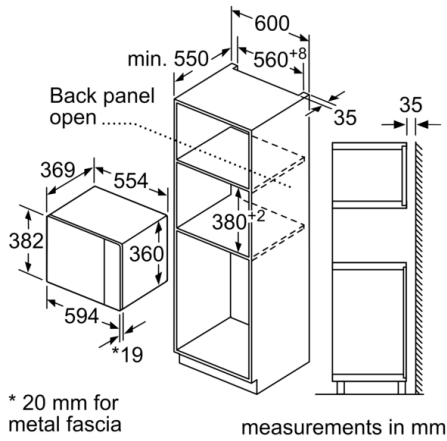

Comfort:

- Rotary Control, Pop-out controls, Touch control
- Touch key operation
- LED display control
- electronic clock
- User-friendly electronics: extremely easy and comfortable operation
- cookControl, 7
- 4 defrost and 3 cooking programmes in microwave function
- memory function (1 setting)
- Interior lighting
- Glass tray diameter: 31.5 cm
- Bottom, Oven door with SoftClose, Soft opening

Accessory:

- 1 x Turntable

Environment and Safety:

- Child lock
Automatic switch off
Start-/Stop button
Door contact switch
- Integral cooling fan
- Length of mains cable: 130 cm
- Total connected load electric: 1.45 KW
- Nominal voltage: 220 - 230 V
- Tall housing

Dimensions:

- Appliance dimension (H x W x D): 382 mm x 594 mm x 388 mm
- Niche dimension (hxwxd): 560 mm - 568 mm x 450 mm - 455 mm x 550 mm
- "Please reference the built-in dimensions provided in the installation drawing"

Serie | 6, Built-In Microwave, 59 x 38 cm
BFL554MS0

Microwave,
corner installation

Measurements in mm