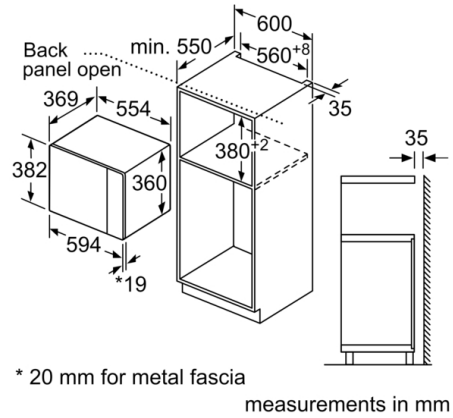

**Serie | 6, Built-In Microwave, 59 x 38
cm
BFL554MS0**

Included accessories
1 x Turntable

- **AutoPilot 7:** every dish is a perfect success thanks to 7 pre-set automatic programmes.

Technical data

Type of control : Electronic
Cavity dimensions : 208.0 x 328.0 x 369.0 mm
Length electrical supply cord : 130 cm
Net weight : 18.9 kg
Gross weight : 21.5 kg
Approval certificates : CE, Eurasian
: 900 W
Number of Power Levels : 5
Turntable : Yes
Cavity material : Stainless steel
Door opening : Button
Clock : Yes
Included accessories : 1 x Turntable
: 382 mm
: 594 mm
: 388 mm
: 900 W
: 1450 W
Fuse protection : 10 A
Voltage : 220-230 V
Frequency : 50 Hz
Plug type : Gurdy plug w/ earthing
Approval certificates : CE, Eurasian
Appliance Dimensions (h x w x d) (in) : x x
Dimensions of the packed product : 17.32 x 17.71 x 25.59
Net weight : 42.000 lbs
Gross weight : 47.000 lbs

Accessory:

- 1 x Turntable

Environment and Safety:

- Child lock
Automatic switch off
Start-/Stop button
Door contact switch
- Integral cooling fan
- Length of mains cable: 130 cm
- Total connected load electric: 1.45 KW
- Nominal voltage: 220 - 230 V
- Tall housing

Dimensions:

- Appliance dimension (H x W x D): 382 mm x 594 mm x 388 mm
- Niche dimension (hxwxd): 560 mm - 568 mm x 450 mm - 455 mm x 550 mm
- "Please reference the built-in dimensions provided in the installation drawing"

Serie | 6, Built-In Microwave, 59 x 38 cm
BFL554MS0

Microwave,
corner installation

Measurements in mm