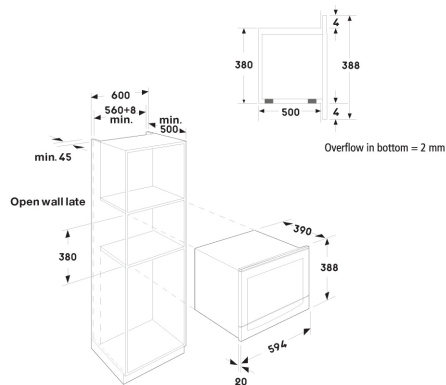

FZBMW6-AC34F-X

Defrost By
Time

Defrost By
Weight

Direct
Access
Menu

34L

Easy
Installation

FLORAZ

Microwave oven with grill Built-in Cooking

- Cavity 34L
- Grill power 1100 W
- Convection power 2500W
- Electronic control
- 5 power levels (3 in 1 function)
- 10 Auto menus
- Glass turn table 315 mm
- Defrost by weight/time
- Add 30 sec -option
- Cooking end signal
- Child safety lock
- Stainless steel

External Dimensions

- ↑ H 388 mm
- W 594 mm